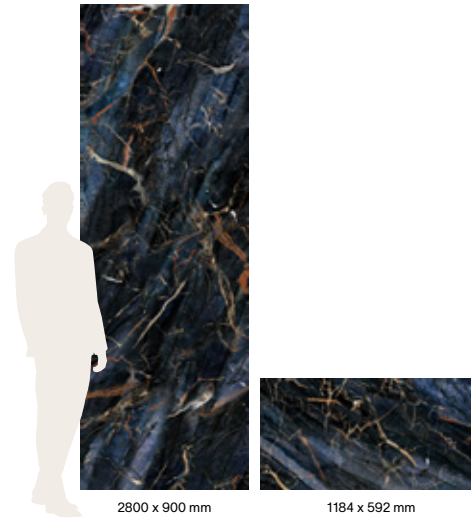

4 unique panels

Tongue and groove on 2 sides

Marbrex Obsidian Blue HG wall tile

MARB 1184 HG-0204

1184 x 592 x 4 mm

18 unique tiles

Tongue and groove on 4 sides

Guarantee for up to 15 years