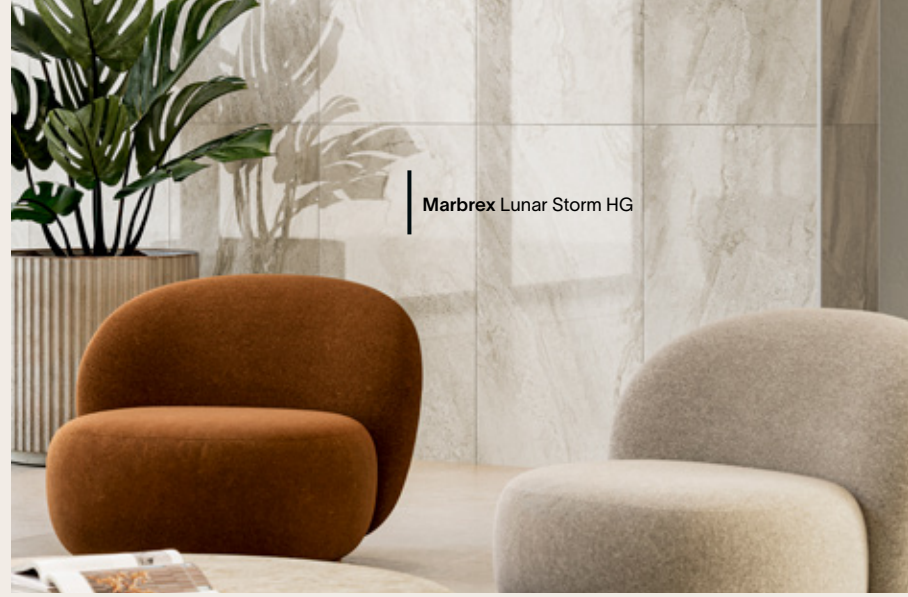

Marbrex Lunar Storm HG