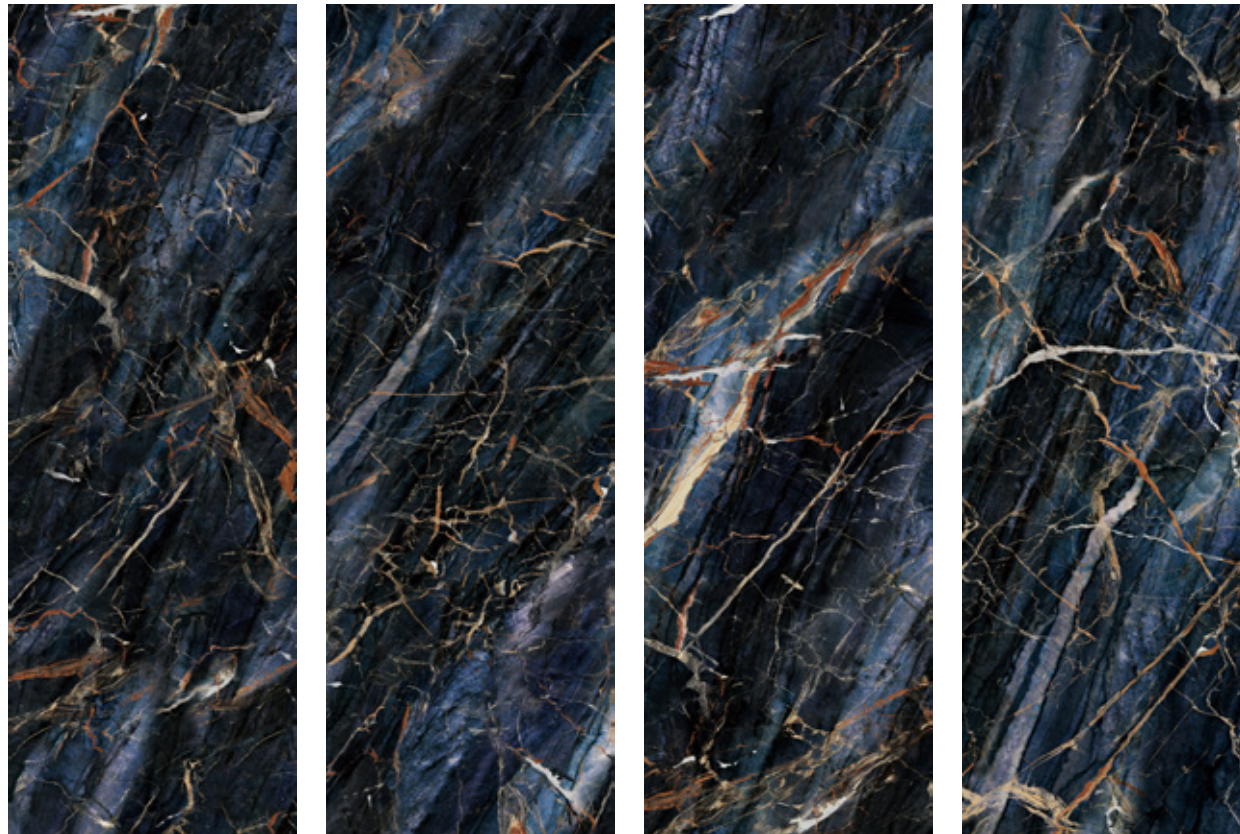

4 unique panels

Tongue and groove on 2 sides

Marbrex Obsidian Blue HG wall tile

MARB 1184 HG-0204

1184 x 592 x 4 mm

18 unique tiles

Tongue and groove on 4 sides

Guarantee for up to 15 years